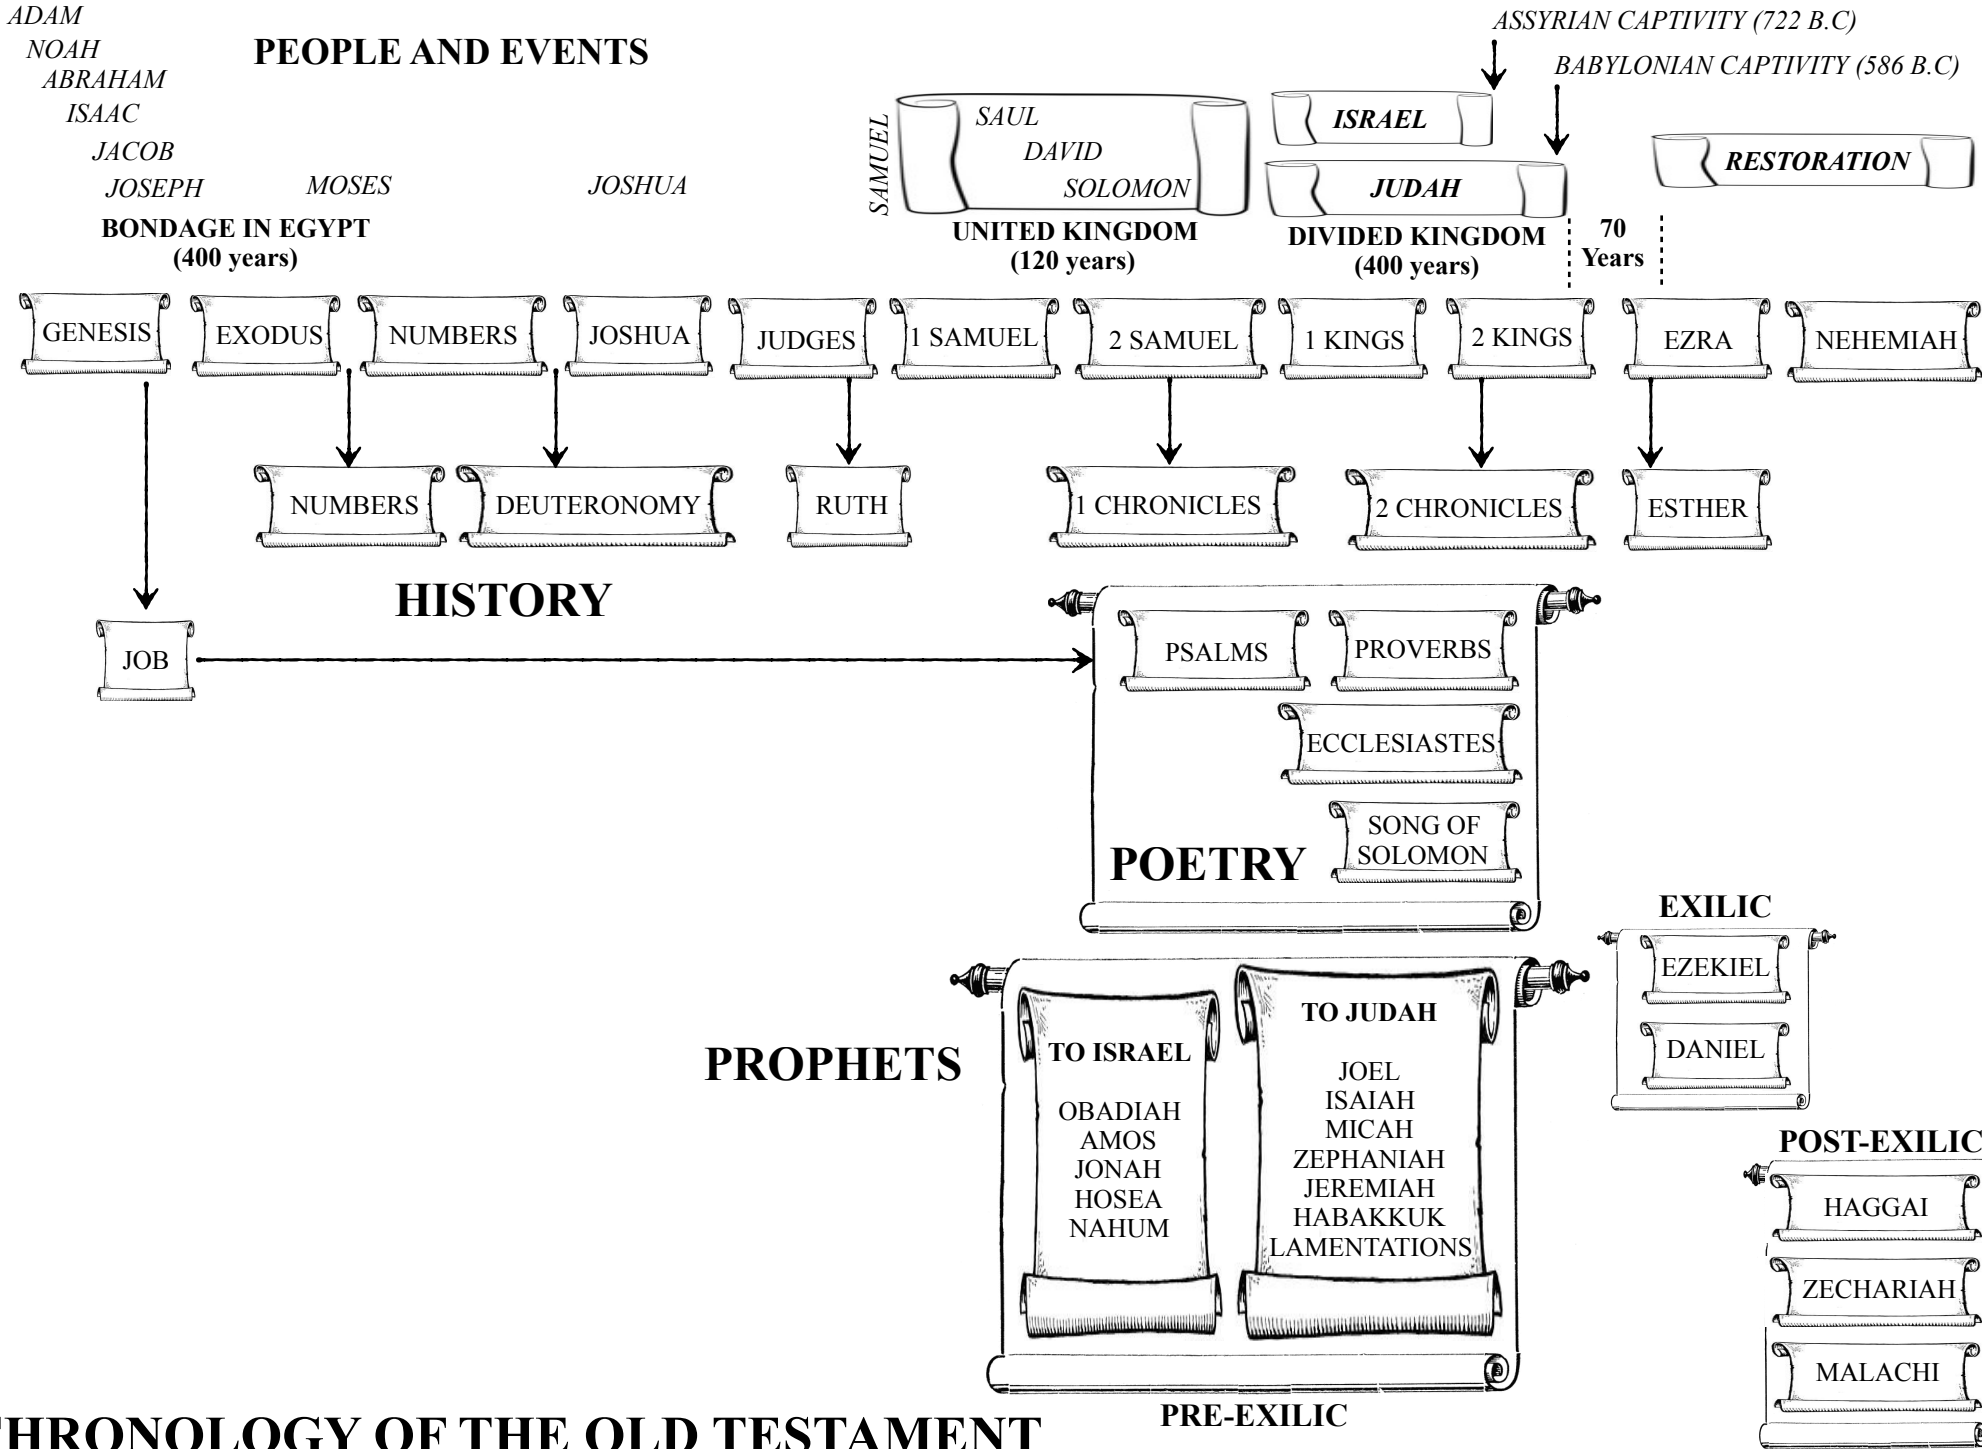

DATES

4000 B.C. 1500 B.C. 1000 B.C. 500 B.C.

CHRONOLOGY OF THE OLD TESTAMENT

PRE-EXILIC